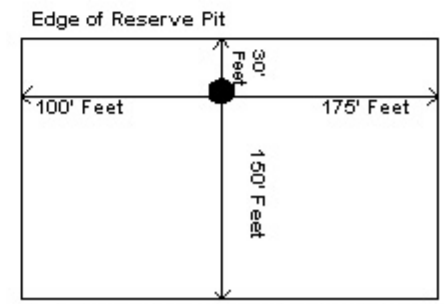

TIGER DRILLING COMPANY

A Mississippi Limited Liability Company

RIG 5 LOCATION PLAT
One (1) Inch = Twenty Five (25) Feet

Location Requirement Overview