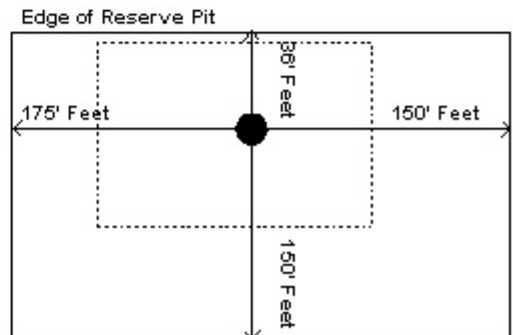

TIGER DRILLING COMPANY

A Mississippi Limited Liability Company

RIG 3 LOCATION PLAT

One (1) Inch = Twenty (20) Feet

Location Requirement Overview